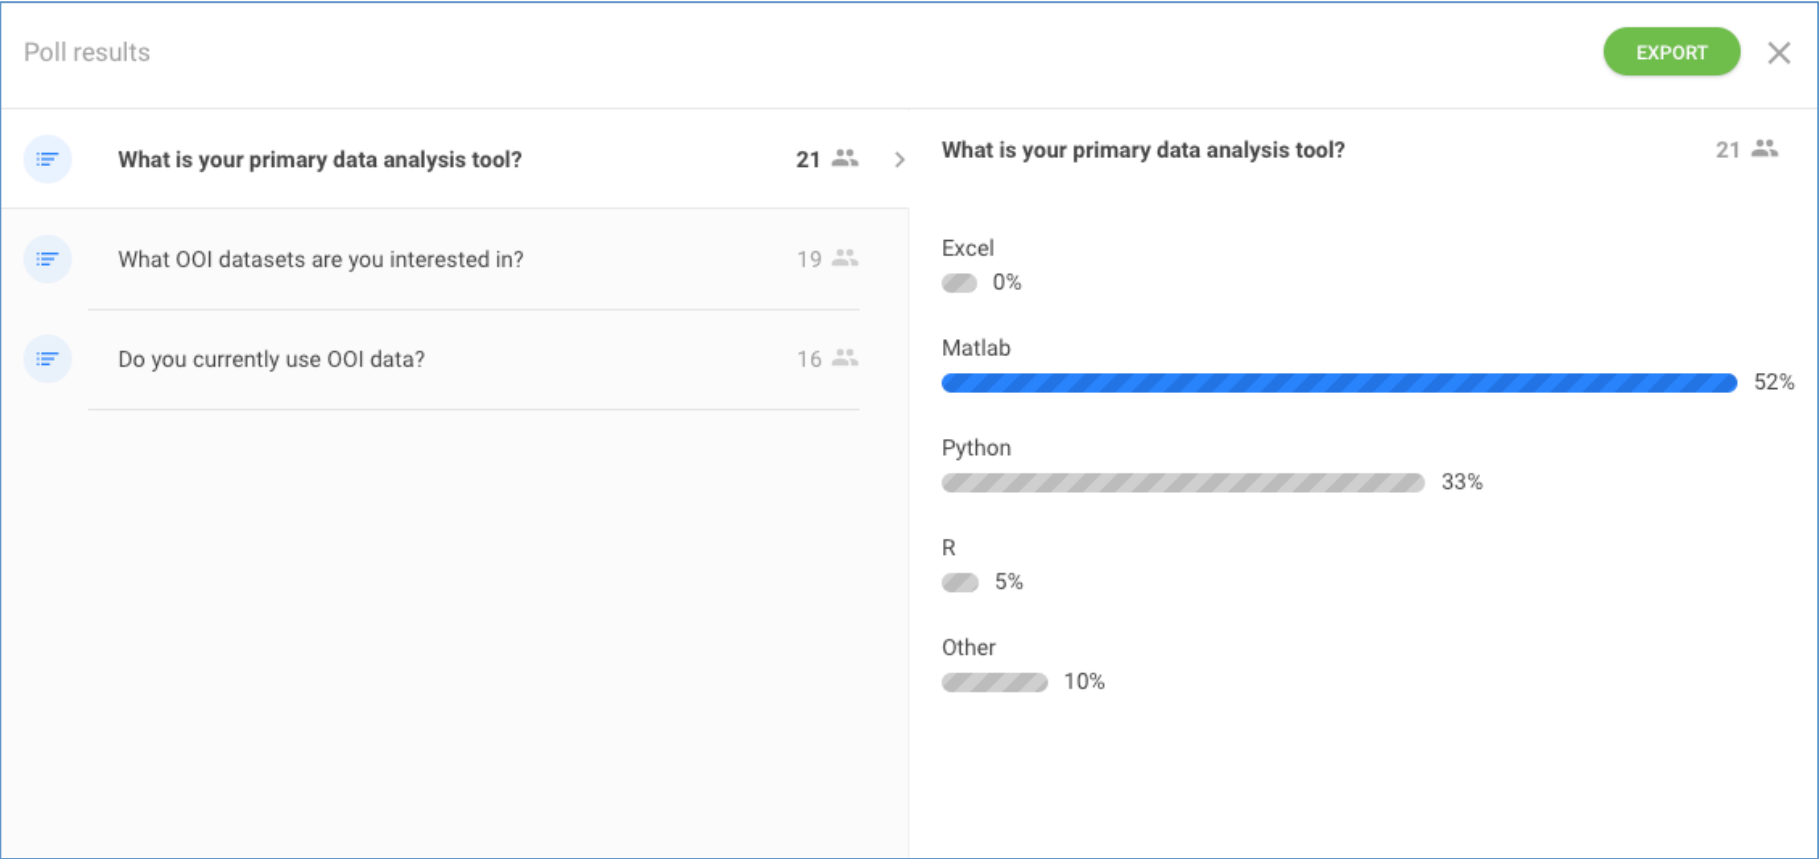

**OOIFB Town Hall – 2018 Fall AGU Meeting
Sli.do Poll Results**

Poll results

EXPORT

 What is your primary data analysis tool? 21 	Do you currently use OOI data? 16 
 What OOI datasets are you interested in? 19 	Yes  50%
 Do you currently use OOI data? 16  >	No  50%