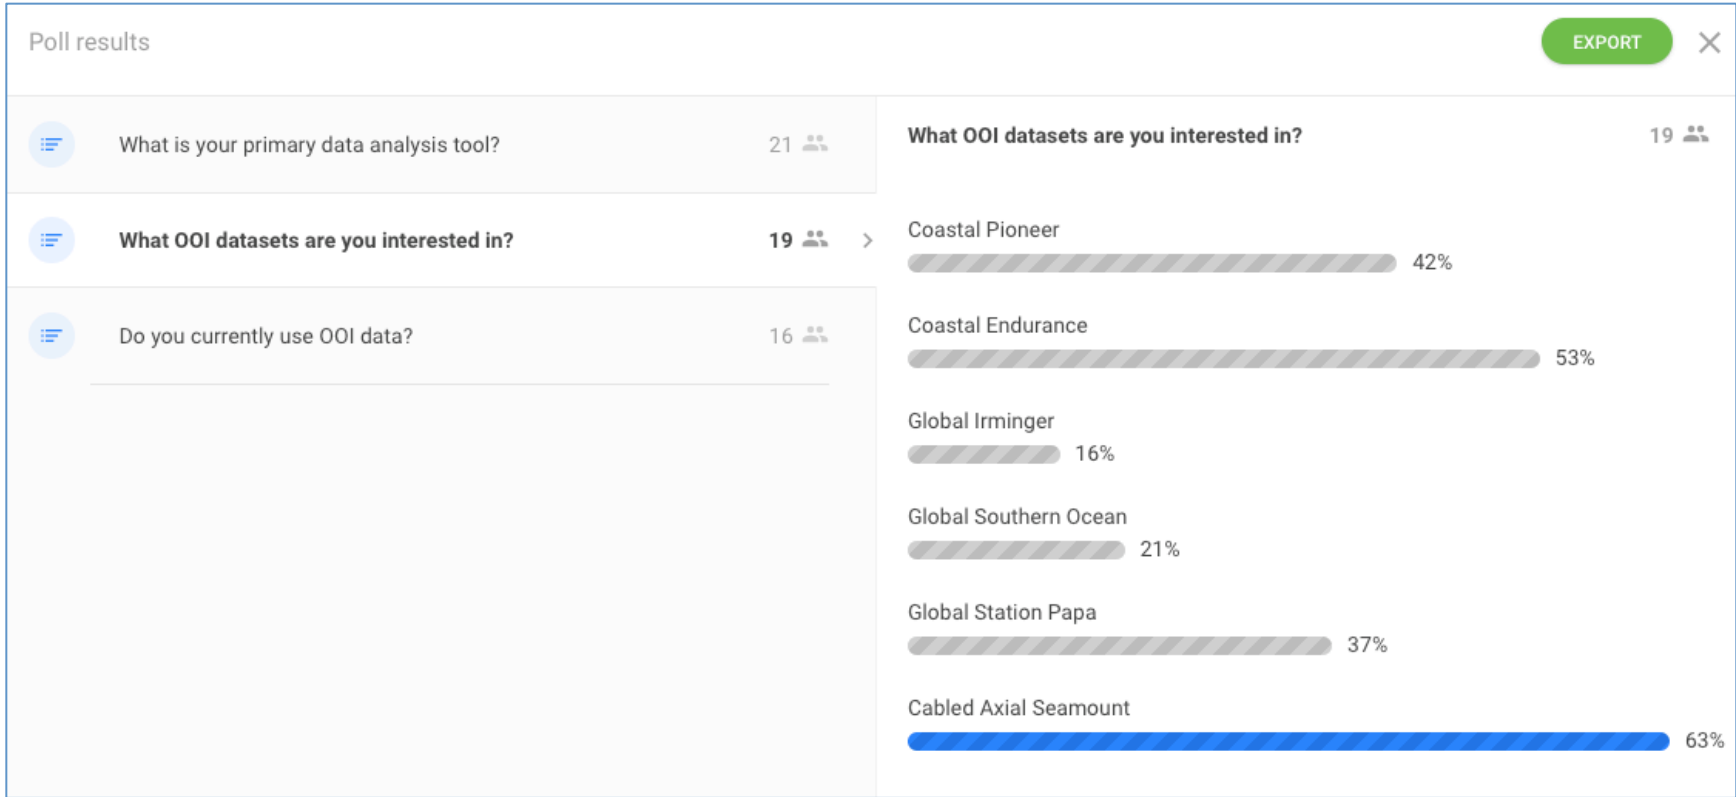

**OOIFB Town Hall – 2018 Fall AGU Meeting
Sli.do Poll Results**

Poll results

EXPORT

 What is your primary data analysis tool? 21 	Do you currently use OOI data? 16 
 What OOI datasets are you interested in? 19 	Yes  50%
 Do you currently use OOI data? 16  >	No  50%